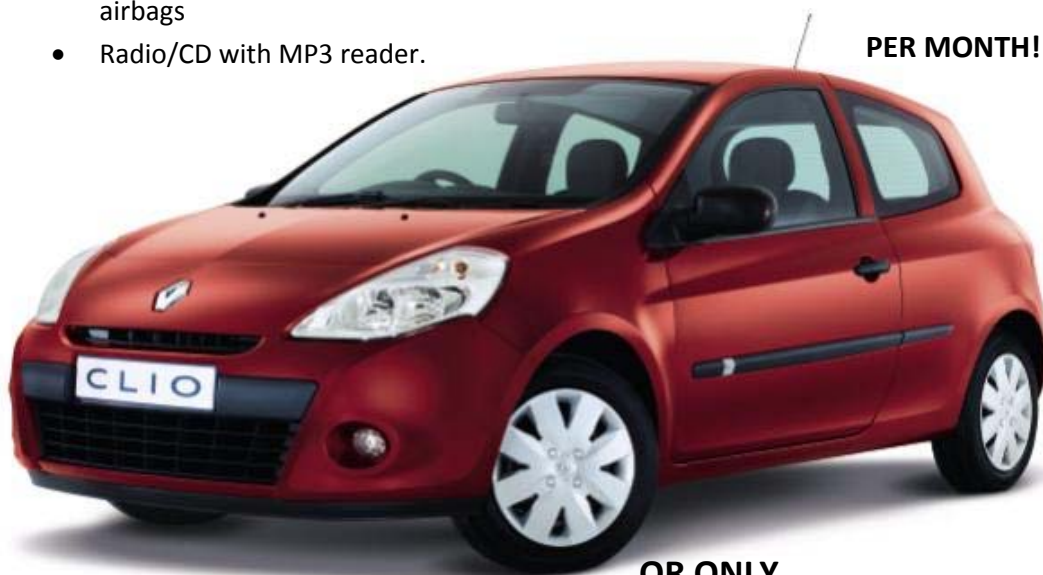

CATCH THE **BRIGHTEST** OFFERS FROM RENAULT BRIDGEND

New Renault Clio Extreme 1.2 16v 3 door

- Electric front windows
- ABS brakes with EBD
- Front fog lights
- Front lateral, passenger & anti-submarine airbags
- Radio/CD with MP3 reader.

£599

DEPOSIT AND ONLY

£169

PER MONTH!

0% APR

Typical interest-free finance

OVER 5 YEARS

OR ONLY

£9,999

Either way you'll be saving

£1,000 on MRRP!

**VIVE
LE
SUMMER**

On the road price	£9,999	60 monthly payments	£169
Customer deposit	£599	Total payable	£9,999
Amount of credit	£9,400	0% APR	

RENAULT BRIDGEND

Leyshon Flint & Sons
01656 649700

The official fuel consumption figures in mpg (l/100km) for the Clio Extreme 1.2 16v 75 are: Urban 37.2 (7.6), Extra Urban 57.6 (5.9), Combined 47.5 (5.9). The official CO₂ emissions figure is 139g/km. Savings quoted against Manufacturers recommended Retail Price. Prices include delivery to dealer, number plates, 17.5% VAT, 12 months Government road fund licence and £55 first registration fee. These offers are correct at time of going to press and available at Renault Bridgend only. Car shown has optional metallic paint (option price £405). Example above excludes cost of metallic paint.